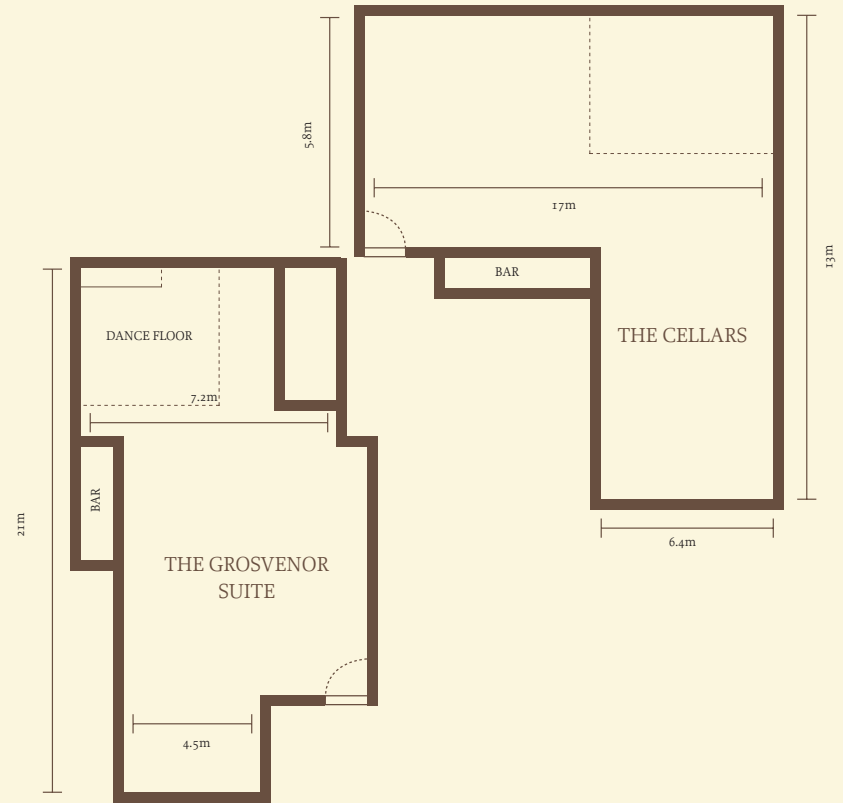

O'Callaghan
MONT CLARE
HOTEL

Trinity Suite/West Clare Suite

	TRINITY	WEST CLARE	LINCOLN	NASSAU	KILDARE
Dimensions					
LENGTH	6.7m	6.7m	4.5m	4.5m	4.5m
WIDTH	5.2m	5m	4.2m	4.2m	4.2m
HEIGHT	3m	2.8m	3m	3m	3m
AREA	38m ²	30m ²	19m ²	19m ²	19m ²

Capacities	TRINITY	WEST CLARE	LINCOLN	NASSAU	KILDARE
THEATRE	35	30	12	12	12
CLASSROOM	18	14	n/a	n/a	n/a
U SHAPE	16	12	n/a	n/a	n/a
BOARDROOM	16	14	10	10	10

Lincoln/Nassau/Kildare suites

KEY

- PRESENTATION SCREEN
- ⊗ FLIPCHART
- X WHITE BOARD

LIGHTING

- NATURAL DAYLIGHT
- FLUORESCENT & TUNGSTEN CEILING LIGHTS

The Yeats Room

Dimensions		Capacities	
LENGTH	16m	RECEPTION	150
WIDTH	10m	BANQUET	120
HEIGHT	2.5m	THEATRE	150
AREA	160m ²	CLASSROOM	60
		U SHAPE	35
		BOARDROOM	40
LIGHTING			
NATURAL DAYLIGHT / FLUORESCENT & TUNGSTEN CEILING LIGHTING			

The Grosvenor Suite / The Cellars

Dimensions		Dimensions	
LENGTH	21m	LENGTH	13m
WIDTH	7.2m	WIDTH	17m
HEIGHT	2.8m	HEIGHT	2.2m
AREA	126m ²	AREA	180m ²
Capacities		Capacities	
DINNER	80	DINNER	100
RECEPTION	100	RECEPTION	120
DINNER DANCE	80	DINNER DANCE	100
LIGHTING			
FLUORESCENT & TUNGSTEN CEILING LIGHTING			