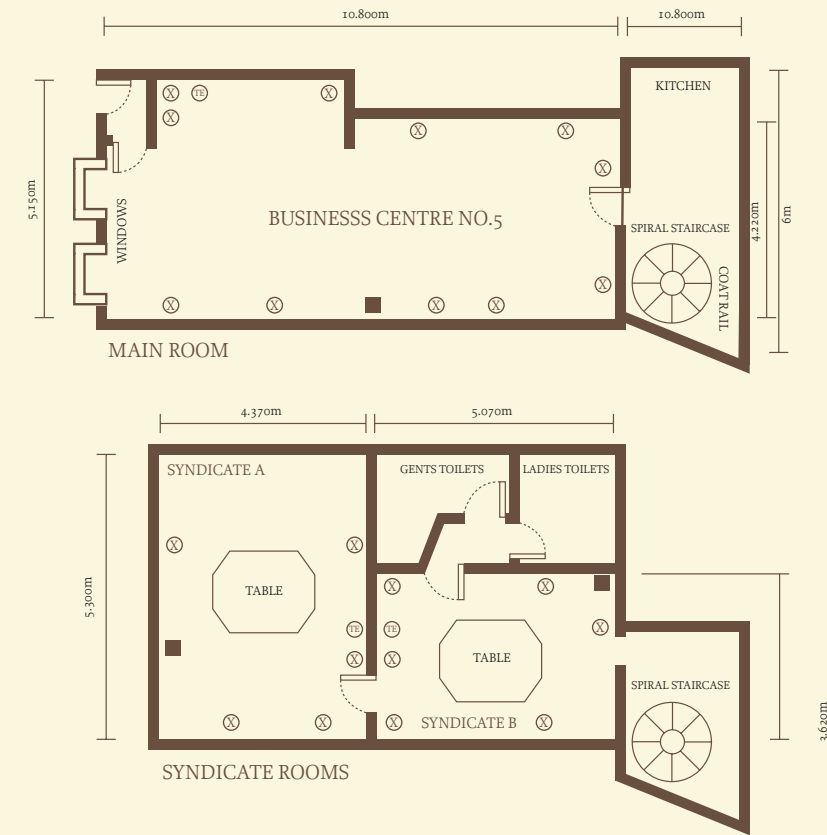

O'Callaghan
MONT CLARE
HOTEL

Trinity Suite/West Clare Suite

	TRINITY	WEST CLARE	LINCOLN	NASSAU	KILDARE
Dimensions					
LENGTH	6.7m	6.7m	4.5m	4.5m	4.5m
WIDTH	5.2m	5m	4.2m	4.2m	4.2m
HEIGHT	3m	2.8m	3m	3m	3m
AREA	38m ²	30m ²	19m ²	19m ²	19m ²

Capacities	TRINITY	WEST CLARE	LINCOLN	NASSAU	KILDARE
THEATRE	35	30	12	12	12
CLASSROOM	18	14	n/a	n/a	n/a
U SHAPE	16	12	n/a	n/a	n/a
BOARDROOM	16	14	10	10	10

Lincoln/Nassau/Kildare suites

KEY

- PRESENTATION SCREEN
- ⊗ FLIPCHART
- X WHITE BOARD

LIGHTING

- NATURAL DAYLIGHT
- FLUORESCENT & TUNGSTEN CEILING LIGHTS

The Yeats Room

Dimensions		Capacities	
LENGTH	16m	RECEPTION	150
WIDTH	10m	BANQUET	120
HEIGHT	2.5m	THEATRE	150
AREA	160m ²	CLASSROOM	60
		U SHAPE	35
		BOARDROOM	40
LIGHTING			
NATURAL DAYLIGHT / FLUORESCENT & TUNGSTEN CEILING LIGHTING			

The Grosvenor Suite / The Cellars

Dimensions		Dimensions	
LENGTH	21m	LENGTH	13m
WIDTH	7.2m	WIDTH	17m
HEIGHT	2.8m	HEIGHT	2.2m
AREA	126m ²	AREA	180m ²
Capacities		Capacities	
DINNER	80	DINNER	100
RECEPTION	100	RECEPTION	120
DINNER DANCE	80	DINNER DANCE	100
LIGHTING			
FLUORESCENT & TUNGSTEN CEILING LIGHTING			