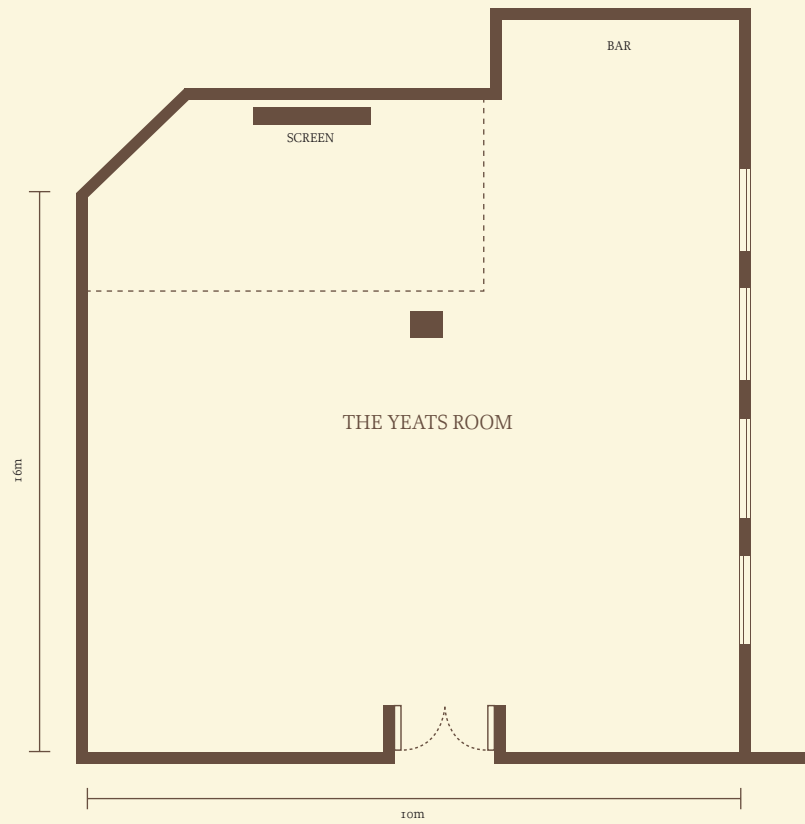

O'Callaghan
MONT CLARE
HOTEL

Trinity Suite/West Clare Suite

	TRINITY	WEST CLARE	LINCOLN	NASSAU	KILDARE
Dimensions					
LENGTH	6.7m	6.7m	4.5m	4.5m	4.5m
WIDTH	5.2m	5m	4.2m	4.2m	4.2m
HEIGHT	3m	2.8m	3m	3m	3m
AREA	38m ²	30m ²	19m ²	19m ²	19m ²

Capacities	TRINITY	WEST CLARE	LINCOLN	NASSAU	KILDARE
THEATRE	35	30	12	12	12
CLASSROOM	18	14	n/a	n/a	n/a
U SHAPE	16	12	n/a	n/a	n/a
BOARDROOM	16	14	10	10	10

Lincoln/Nassau/Kildare suites

KEY

- PRESENTATION SCREEN
- ⊗ FLIPCHART
- X WHITE BOARD

LIGHTING

- NATURAL DAYLIGHT
- FLUORESCENT & TUNGSTEN CEILING LIGHTS

The Yeats Room

Dimensions		Capacities	
LENGTH	16m	RECEPTION	150
WIDTH	10m	BANQUET	120
HEIGHT	2.5m	THEATRE	150
AREA	160m ²	CLASSROOM	60
		U SHAPE	35
		BOARDROOM	40
LIGHTING			
NATURAL DAYLIGHT / FLUORESCENT & TUNGSTEN CEILING LIGHTING			

The Grosvenor Suite / The Cellars

Dimensions		Dimensions	
LENGTH	21m	LENGTH	13m
WIDTH	7.2m	WIDTH	17m
HEIGHT	2.8m	HEIGHT	2.2m
AREA	126m ²	AREA	180m ²
Capacities		Capacities	
DINNER	80	DINNER	100
RECEPTION	100	RECEPTION	120
DINNER DANCE	80	DINNER DANCE	100
LIGHTING			
FLUORESCENT & TUNGSTEN CEILING LIGHTING			